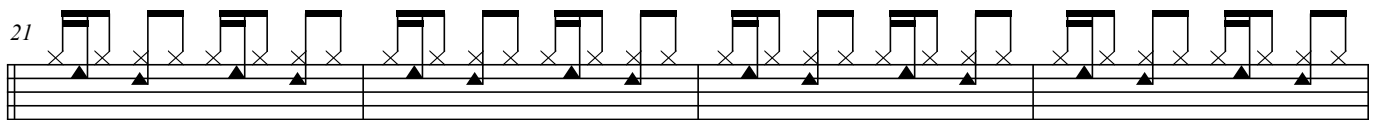

Level of concern - Drum score

Band: twenty one pilots

Drummer: JOSH DUN

schlagzeug-regensburg.de

- growing grooving people -

2
33

37

41