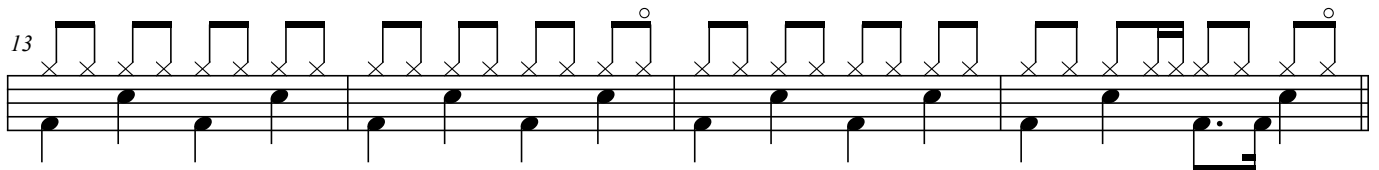

Level of concern - Drum score

Band: twenty one pilots

Drummer: JOSH DUN

schlagzeug-regensburg.de

- growing grooving people -

2
33

37

41