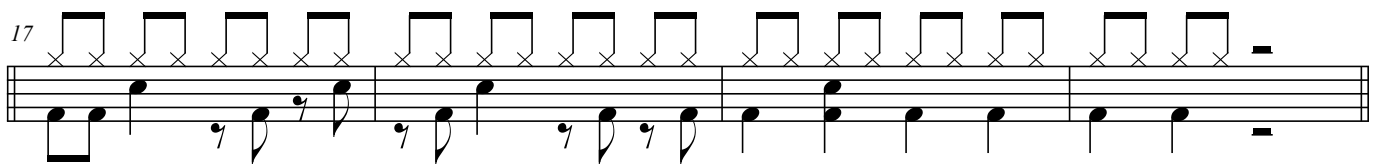

Level of concern - Drum score

Band: twenty one pilots

Drummer: JOSH DUN

schlagzeug-regensburg.de

- growing grooving people -

2
33

37

41